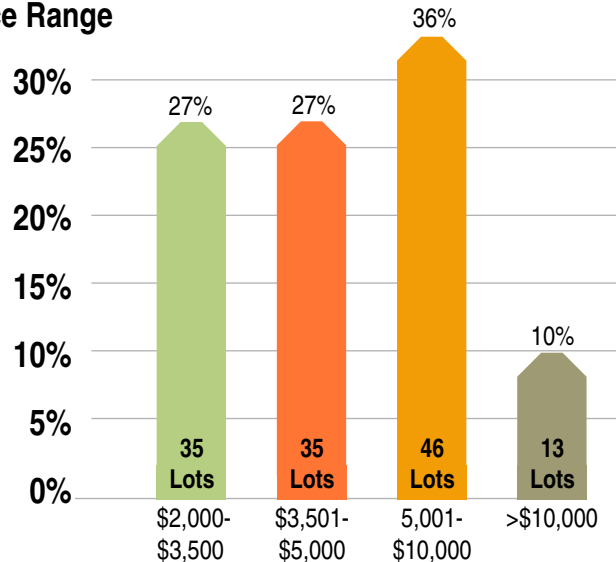

### The Brand was in Demand at Star Lake's May Sale

Hereford cattle have regained a prominent position in the beef industry, and cattlemen were definitely of a mind to Demand the Star Lake brand at the ranch's May 15, 2010, sale at Skiatook, OK. The week was soggy, but the rain held off on sale day and the large crowd of cattlemen appreciated the tremendous set of donor cows, 2 year old pairs, show heifer prospects and bulls as well as frozen embryos and semen. Buyers were from 27 states plus Canada, and the seats were full when the gavel fell. There was also strong activity from Superior on RFD-TV and LiveAuctions.tv. We appreciate all the bidders and buyers who participated in making this a Hereford event to remember. The sale average breaks down as follows:

	Gross Sales	Average
4 ½ Bulls	\$53,900	\$11,978
122 Females	\$781,950	\$6,409
126 ½ Lots	\$835,850	\$6,608
110 Frozen Embryos	\$61,550	\$560
10 Semen Units	\$5,750	\$575
Seedstock Source Sale Gross	\$903,150	

### Sale Price Breakdown – Number of Bull and Female Lots & Percent Sold in each Price Range

Sale Prices for the Star Lake Hereford Bulls and Females that sold in the Star Lake Seedstock Source Sale.

Star Lake is your source for premium, yet affordable Hereford genetics.